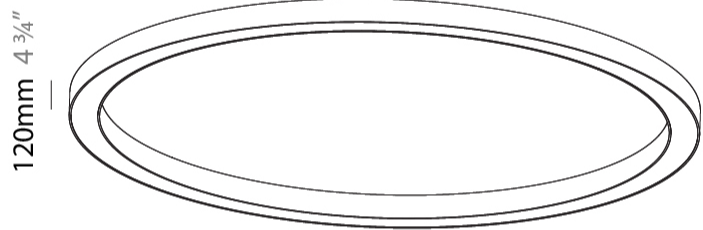

1. To build a product code in our configurator select the specify button on the base model # product page
2. To build a manual product code on this datasheet choose from the options listed below in blue font and add the suffix to the base model #

GENERAL

Series: Glorious
Subseries: Glorious
Brand: Prolicht
Division: Architectural
Mounting Type: Surface
Mounting Location: Ceiling
Subcategory: Ambient

PHYSICAL

Shape: Round
Diameter (mm): 3100
Diameter (in): 122 1/16
Height (mm): 120
Height (in): 4 3/4
Light Distribution: Direct
Weight (kg): 38.3
Weight (lbs): 84.26
Diffuser: PMMA - Opal
Fixture Finish: SSR / BKV / CWI / CRY / HAB / UFT / ITA / RUA / FTG / MYG / LOD / PUS / FRO / FUP / KIA / POP / BLS / SPG / MEY / GOH / GUM / CHC / COM / ABZ / JAG / OBR / MOS / ROR
Fixture Material: Aluminum

ELECTRICAL

Lamp Type: LED (Zhaga Standard)
Input Wattage (W): 160
Total Output Wattage (W): 128 / 102.4 (3500K)
Dimming: Non-Dimming / Phase Dimming (120Vac only) / 0-10V Dimming
Driver Included: Yes
Driver Location: Integrated
Driver Type: Constant Current - 120 / 277Vac
Driver Class: Class 2
Input Voltage (V): 120 - 277
Constant Current (MA): 350 / 800 (3500K)

LED

Color Temperature (°K): 3000 / 3500 / 4000
Max. Delivered Lumen (lm): 14770 / 15288 / 15600
CRI: >80 CRI
Efficiency (%): 65
Lamp Life (hrs): 50000

OPTICAL

RATINGS AND CERTIFICATIONS

Certified By: Certified for North American Standards
IP rating: IP20

Ø 2800mm 110 1/4"

Ø 3100mm 122 1/16"