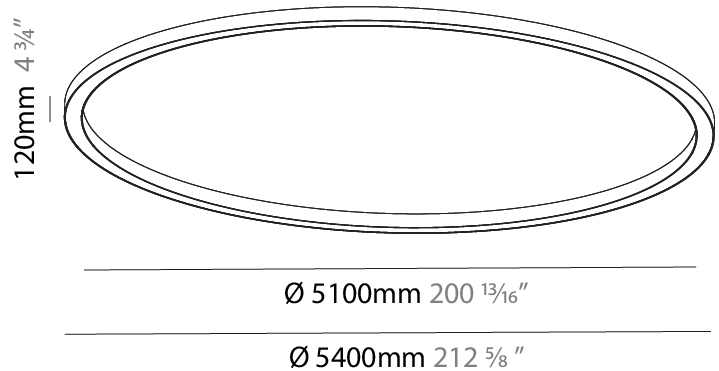

Ø 2800mm 110 1/4"

Ø 3100mm 122 1/16"

A32916-

PROJECT

TYPE

SPECIFIER

QUANTITY

DATE

GENERAL

Series: Glorious
 Subseries: Glorious
 Brand: Prolicht
 Division: Architectural
 Mounting Type: Surface
 Mounting Location: Ceiling

PHYSICAL

Diameter (mm): 5400
 Diameter (in): 212 ⁵/₈
 Height (mm): 120
 Height (in): 4 ³/₄
 Light Distribution: Direct
 Weight (kg): 68
 Weight (lbs): 149.6
 Diffuser: PMMA - Opal
 Fixture Finish: SSR / BKV / CWI / CRY / HAB / UFT / ITA / RUA / FTG / MYG / LOD / PUS / FRO / FUP / KIA / POP / BLS / SPG / MEY / GOH / GUM / CHC / COM / ABZ / JAG / OBR / MOS / ROR
 Fixture Material: Aluminum

LED

Color Temperature (°K): 3000 / 3500 / 4000
 Max. Delivered Lumen (lm): 25840 / 26754 / 27300
 CRI: >80 CRI
 Efficiency (%): 65
 Lamp Life (hrs): 50000

OPTICAL

RATINGS AND CERTIFICATIONS

Certified By: Certified for North American Standards
 IP rating: IP20